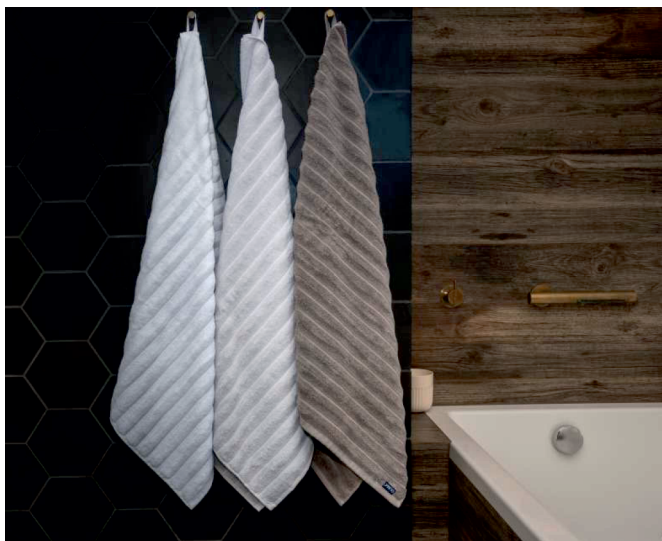

OLP600 OLIMA PREMIUM TOWEL (ex.OLH600)

OLIMA®

GLAVNE ZNAČAJKE

600 g/m²

Premium quality 600g/m² towels, made from 20/2 ring-spun cotton

Dyed to match, 100% cotton hanger loop

30x50cm and 50x100cm - Hanger on shorter sides

70x140cm - Hanger on longer sides

No harmful substances! Certified according to STANDARD 100 by OEKO-TEX®

Avoid using fabric softener because it reduces towels' water absorbency

Predložena dekoracija:

Strojni vez

BOJE:

Charcoal Grey Ecrú Navy Taupe White